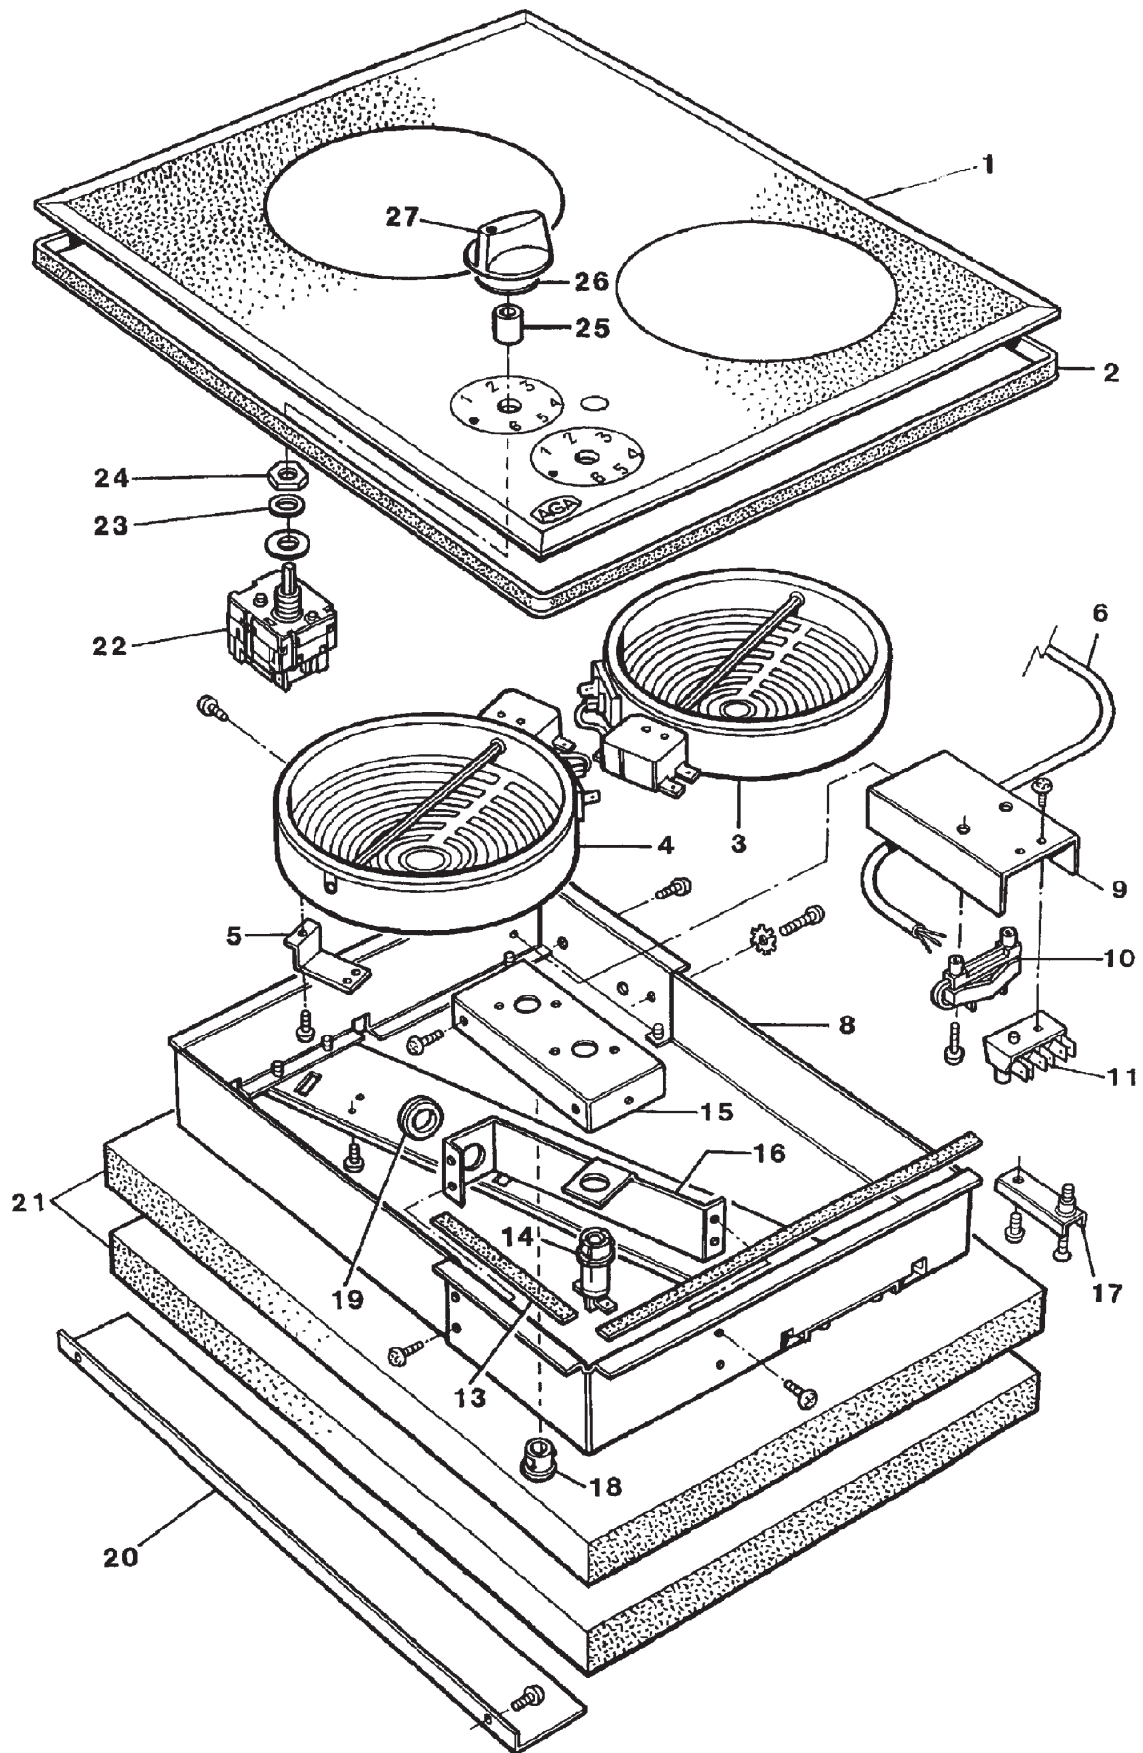

**AGA ELECTRIC HOBOPTION (RETRO-FIT)
(UP TO SERIAL No. E0002165)**

**AGA ELECTRIC HOB OPTION (RETRO-FIT)
UP TO SERIAL No. E0002165**

JANUARY 2011

ITEM No.	CAT No.	DESCRIPTION	PRODUCT CODE
1	NCA	CERAMIC HOB AND FRAME (RETRO-FIT) - NO LONGER AVAILABLE	AE4M240212
1A	A3170	CERAMIC HOB AND FRAME (RETRO-FIT)	AG4M210682
2	A3394	SEAL - CERAMIC HOB (RETRO-FIT)	AE4M240213
	A3821	SEAL (FRAME)	AG4M998646
3	A3179	HEATER (1200W)	AE4M240097
4	A3172	HEATER (1500W)	AG4M210723
5	NCA	SPRING CLIP	AE4M240055
6	NCA	MAINS CABLE	AG4M210751
8	NCA	ELEMENT MOUNTING FRAME ASSEMBLY	AG1M210718
9	NCA	TERMINAL BLOCK MOUNTING BRACKET	AG2M210716
10	A3174	CABLE CLAMP	AG4M210728
11	A3175	TERMINAL BLOCK	AG4M210727
14	A3165	NEON INDICATOR	AG4M210725
15	NCA	REGULATOR MOUNTING BRACKET	NCA
16	NCA	NEON MOUNTING BRACKET	AG2M210717
17	NCA	FIXING BRACKET C/W SCREW	AE4M240215
18	NCA	HEYCO BUSH 16mm	AG4M210726
19	NCA	GROMMET	AG4M210766
20	A3163	BAFFLE PLATE	AG2M210711
21	A3162	INSULATION BLANKET	JPAD210722
22	A3178	ENERGY REGULATOR REPLACEMENT KIT	AE4M997782
23	-	FIBRE WASHER SUPPLIED WITH 22	
24	-	LOCKNUT SUPPLIED WITH 22	
25	NCA	CONTROL KNOB SPACER	AE4M240216
26	A4167	SEALING GROMMET	AE4M240217
27	A3177	CONTROL KNOB	AG4M210729