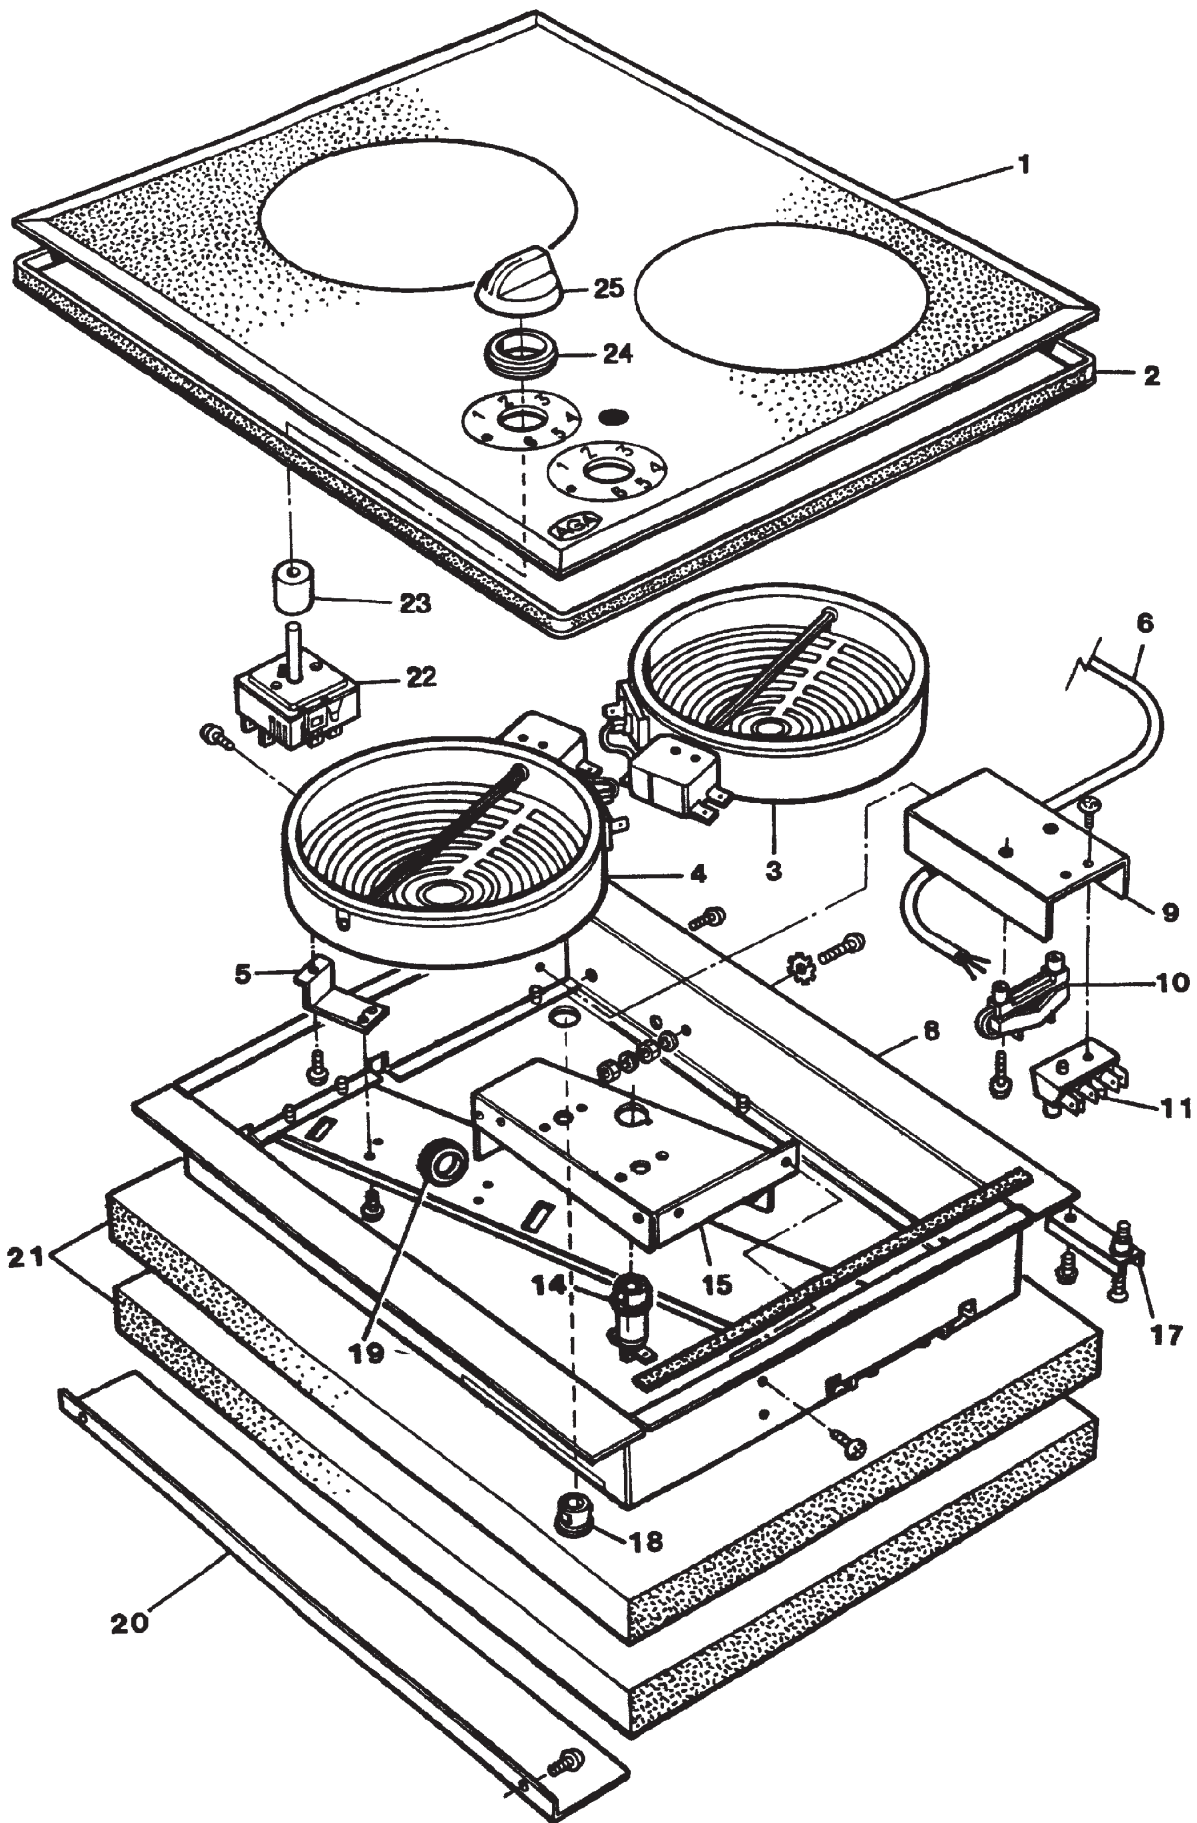

ITEM No.	CAT No.	DESCRIPTION	PRODUCT CODE
1	NCA	CERAMIC HOB AND FRAME (RETRO-FIT) - NO LONGER AVAILABLE	AE4M240212
1A	A3170	CERAMIC HOB AND FRAME (RETRO-FIT)	AG4M210682
2	A3394	SEAL - CERAMIC HOB (RETRO-FIT)	AE4M240213
	A3821	SEAL (FRAME)	AG4M998646
3	A3179	HEATER (1200W)	AE4M240097
4	A3172	HEATER (1500W)	AG4M210723
5	NCA	SPRING CLIP	AE4M240055
6	NCA	MAINS CABLE	AG4M210751
8	NCA	ELEMENT MOUNTING FRAME ASSEMBLY	AG1M210718
9	NCA	TERMINAL BLOCK MOUNTING BRACKET	AG2M210716
10	A3174	CABLE CLAMP	AG4M210728
11	A3175	TERMINAL BLOCK	AG4M210727
14	A3165	NEON INDICATOR	AG4M210725
15	NCA	REGULATOR MOUNTING BRACKET	NCA
16	NCA	NEON MOUNTING BRACKET	AG2M210717
17	NCA	FIXING BRACKET C/W SCREW	AE4M240215
18	NCA	HEYCO BUSH 16mm	AG4M210726
19	NCA	GROMMET	AG4M210766
20	A3163	BAFFLE PLATE	AG2M210711
21	A3162	INSULATION BLANKET	JPAD210722
22	A3178	ENERGY REGULATOR REPLACEMENT KIT	AE4M997782
23	-	FIBRE WASHER SUPPLIED WITH 22	
24	-	LOCKNUT SUPPLIED WITH 22	
25	NCA	CONTROL KNOB SPACER	AE4M240216
26	A4167	SEALING GROMMET	AE4M240217
27	A3177	CONTROL KNOB	AG4M210729